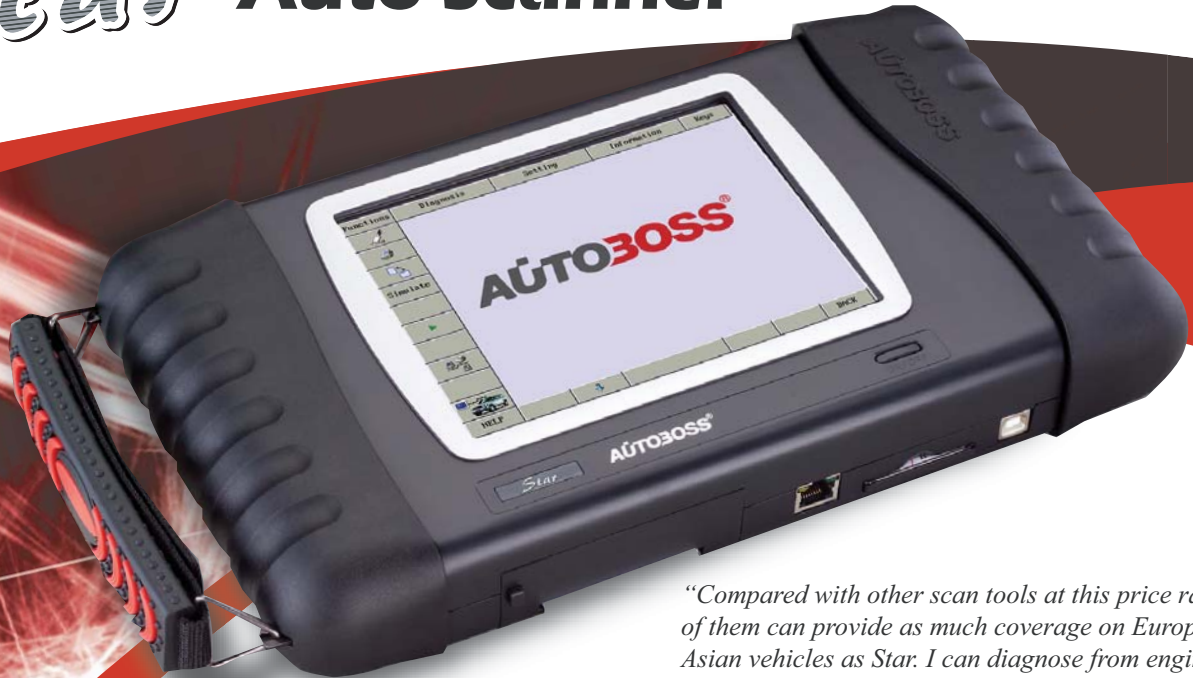

# Star Auto Scanner

**AUTOBOSS**  
USA

*"Compared with other scan tools at this price range, none of them can provide as much coverage on European and Asian vehicles as Star. I can diagnose from engine control module to computer-controlled suspension system with the same unit. Star is definitely one of the best aftermarket tool!"*

## Only OEM scanners can do more!

Upgradeable CF program card  
(Continuous software update)

Built-in printer  
(Instant diagnosis report)

Rugged design with nylon strap  
(Maximum protection in workshop environment)

Wide color touch screen display  
(User-friendly, menu-driven navigation)

Manufacturer-specific coverage  
(OEM-level diagnostic power)

Up to 4 live data graphs  
(Real-time troubleshooting)